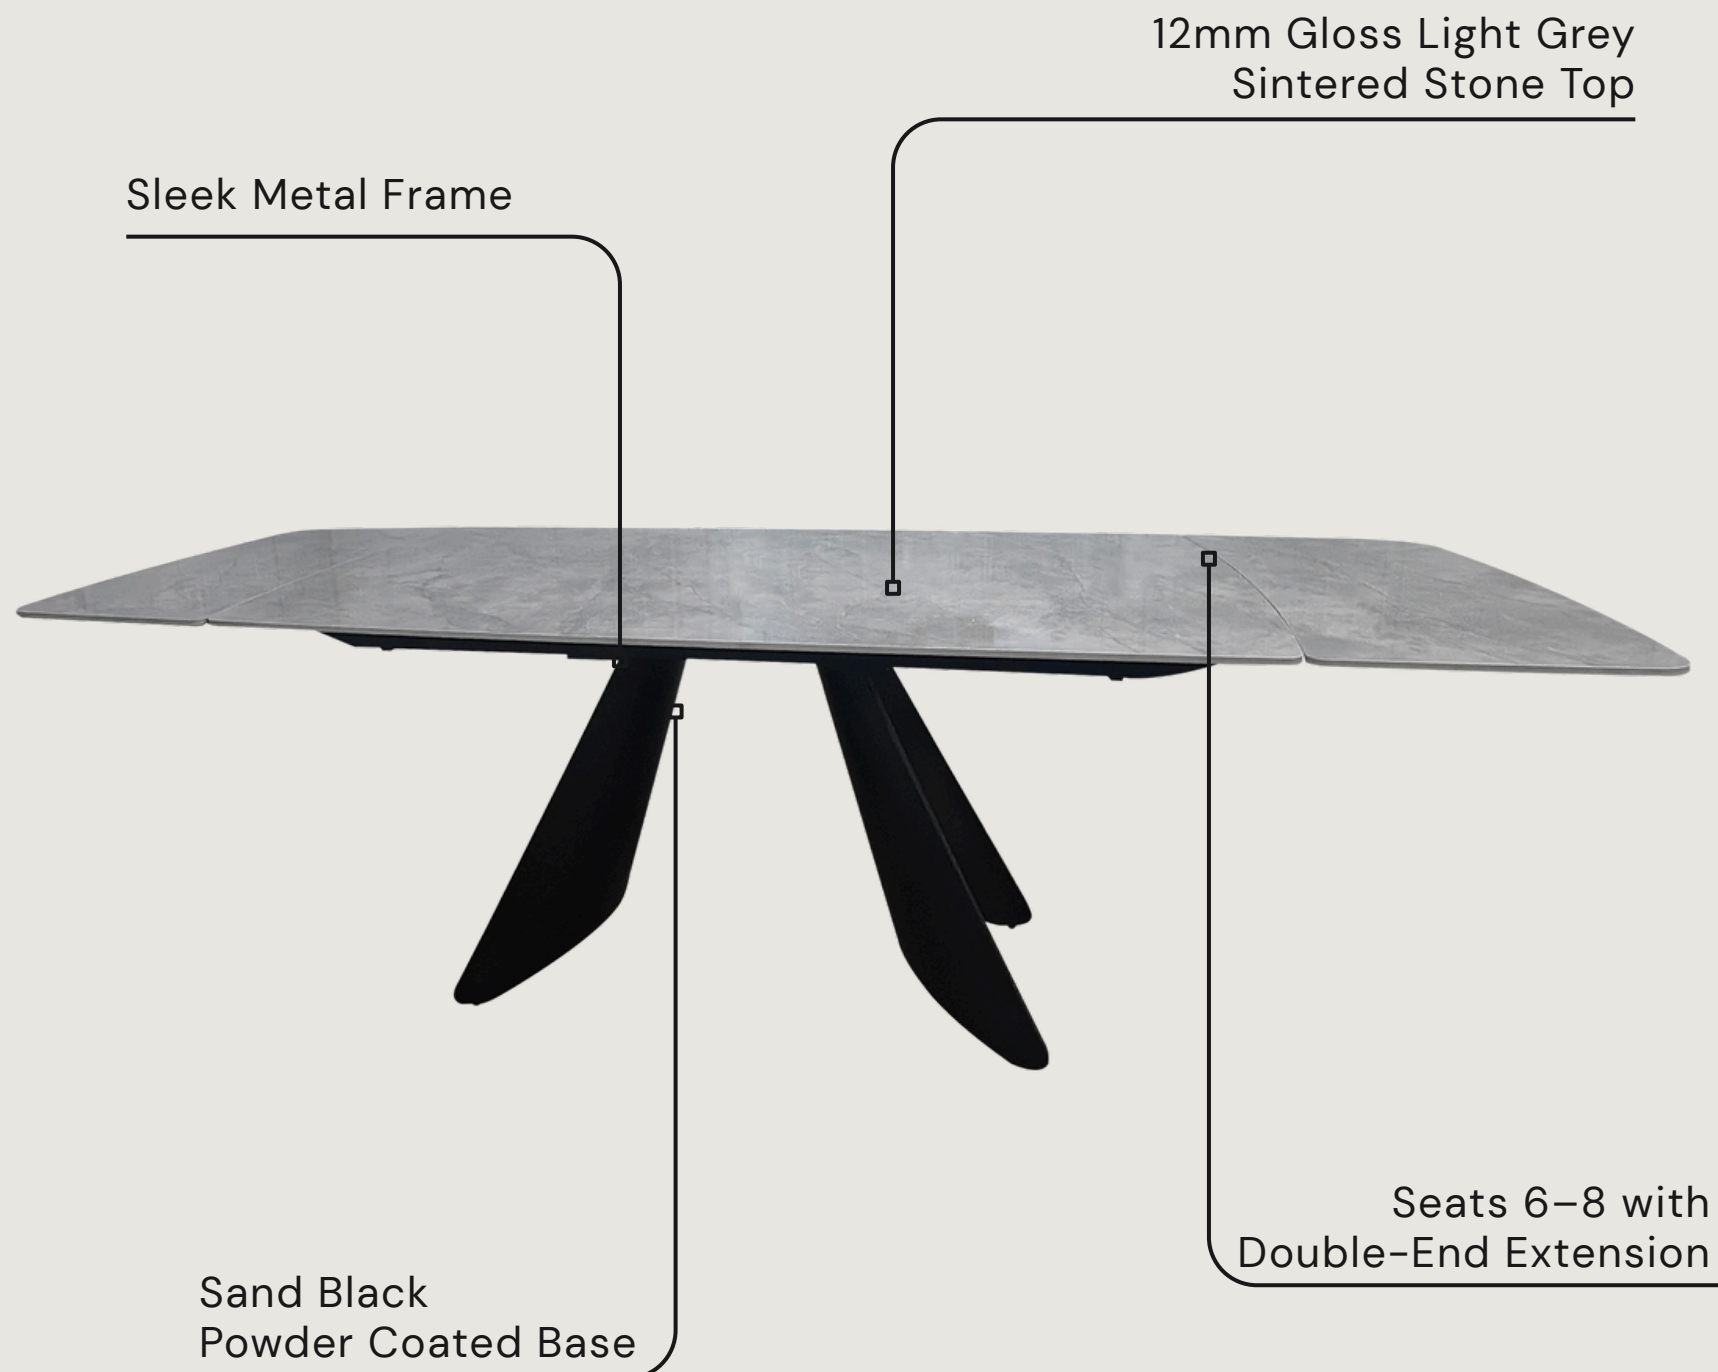

Meet Levanti

12mm Sintered Stone

Gloss Light Grey

Waterproof and Heatproof

Scratch, Dent and
Stain Resistant

Powder Coated Base

Sand Black