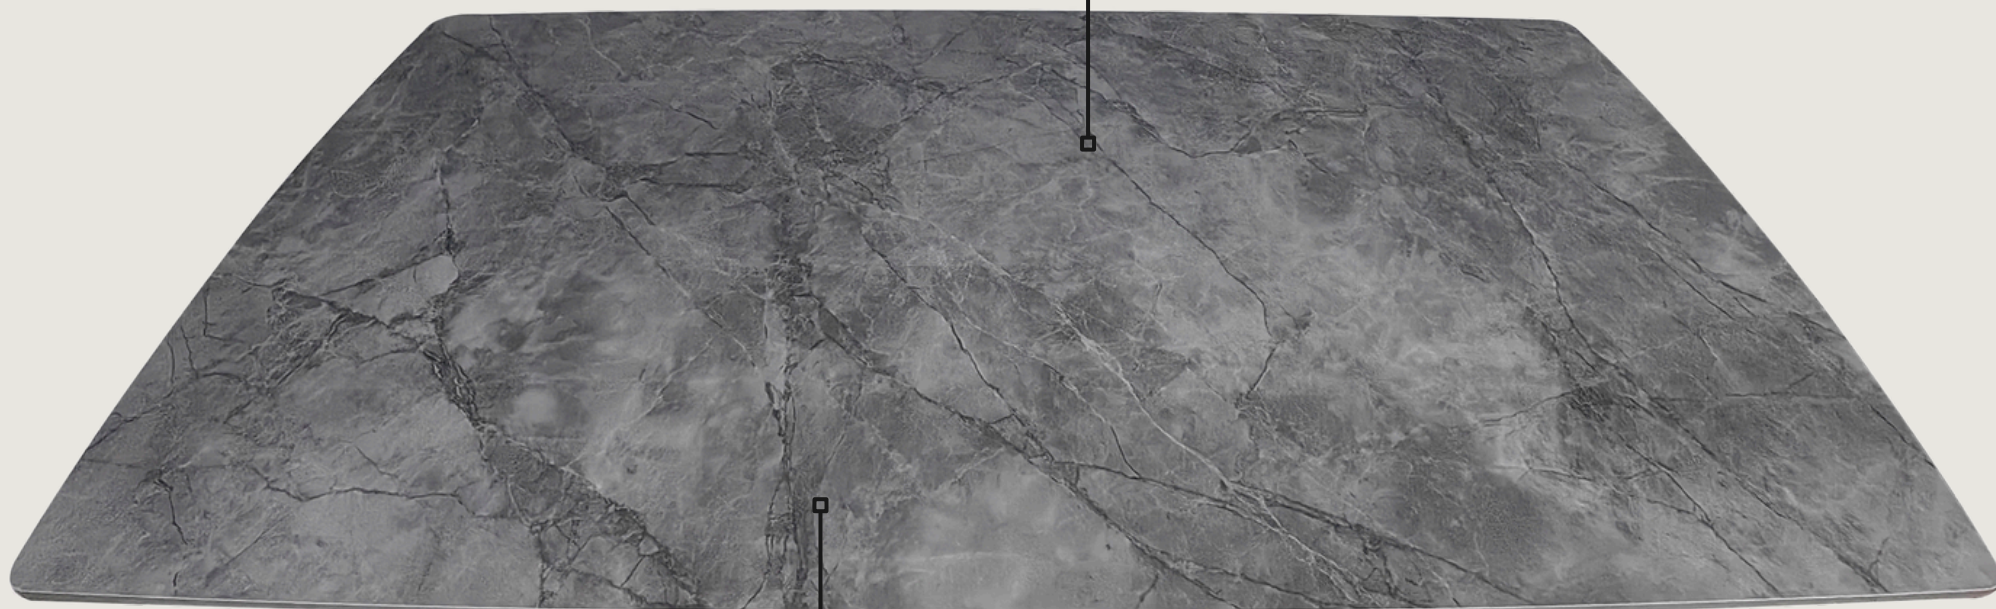

Meet Levanti

12mm Sintered Stone

Gloss Light Grey

Waterproof and Heatproof

Scratch, Dent and
Stain Resistant

Powder Coated Base

Sand Black