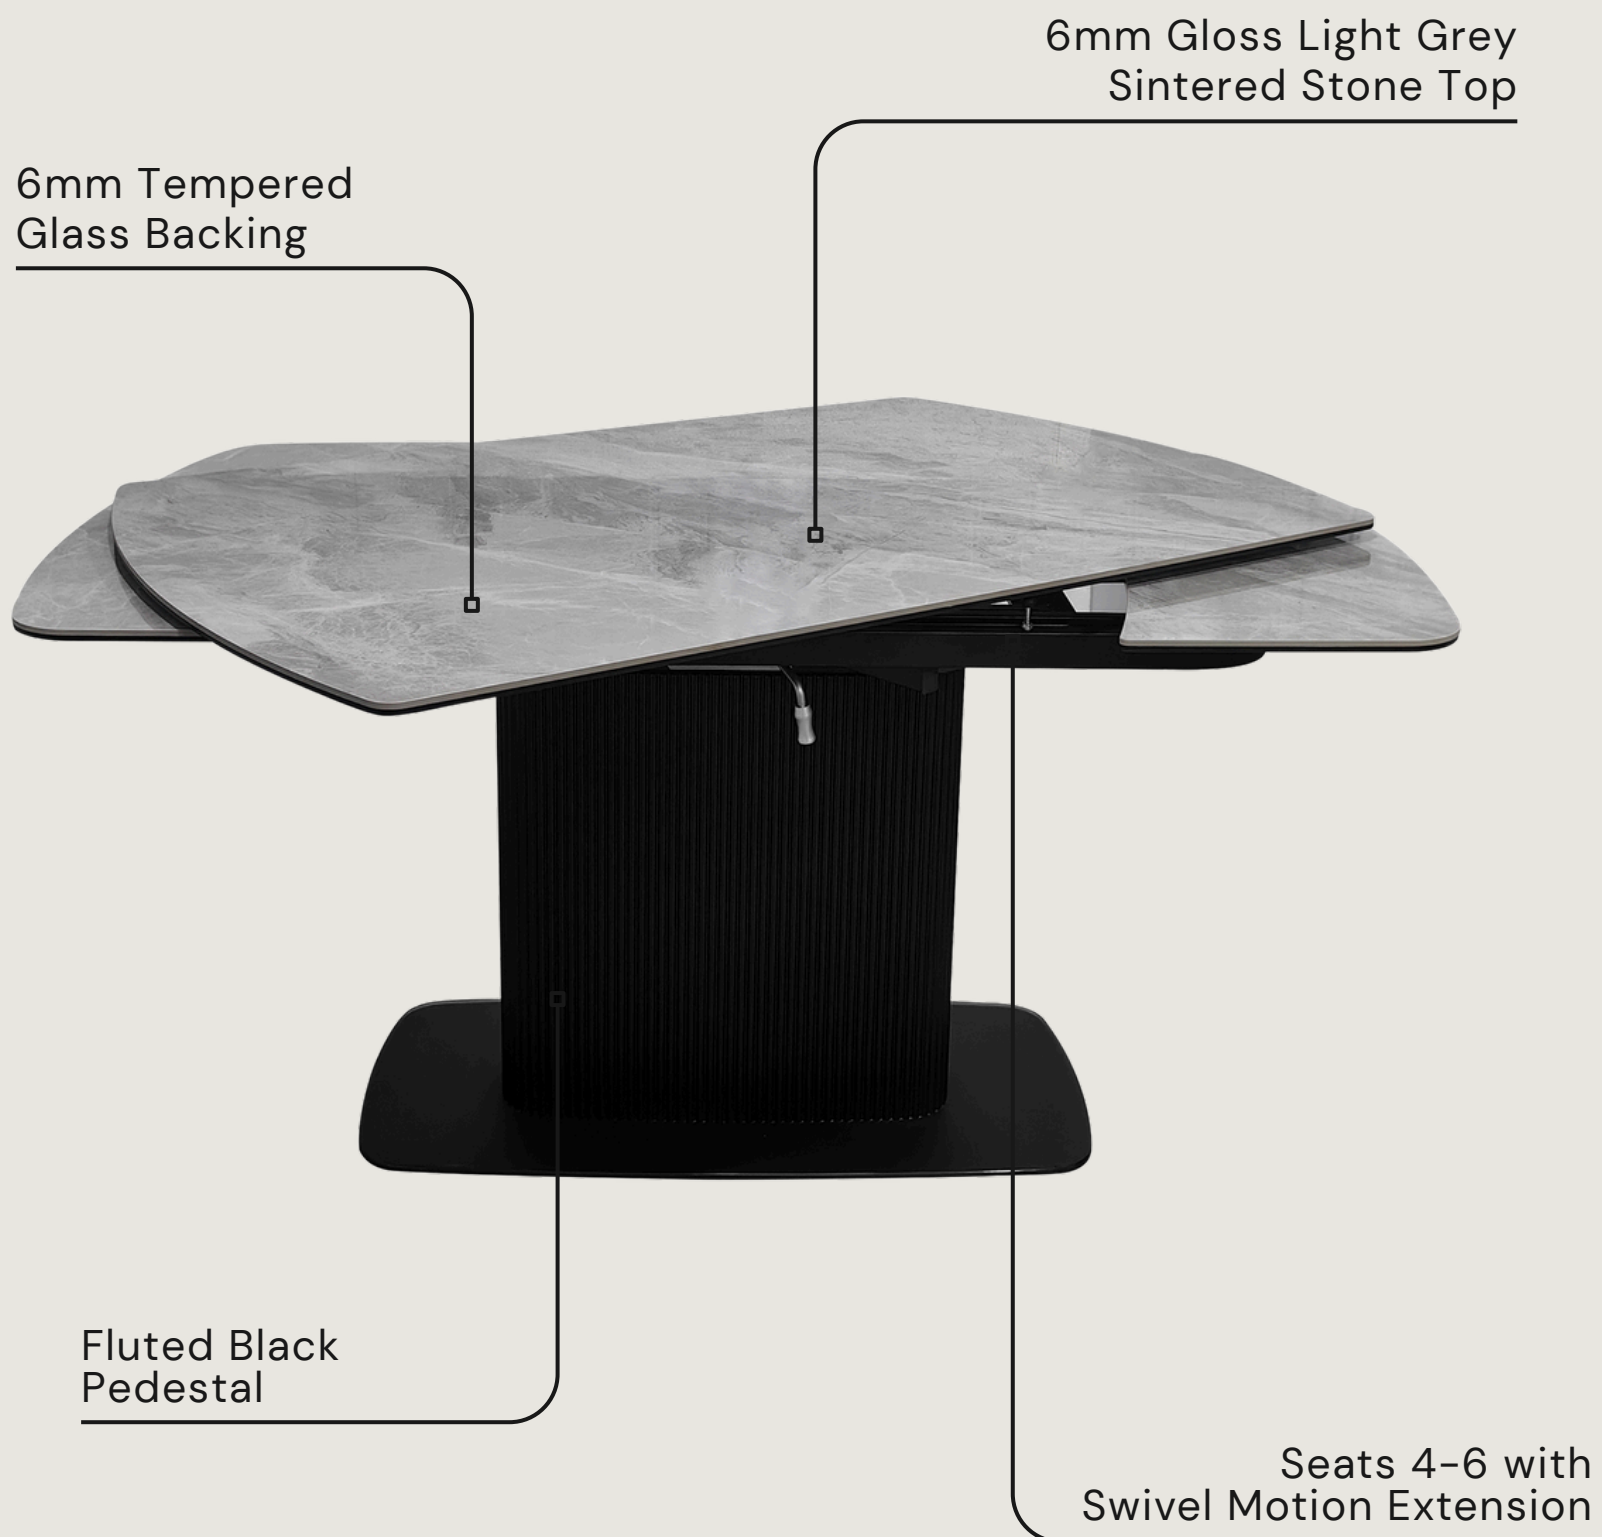

Meet Verona

6mm Sintered Stone with Tempered Glass Backing

Light Grey

Water and Heat Resistant

Scratch and
Stain Resistant

Fluted Pedestal

Black