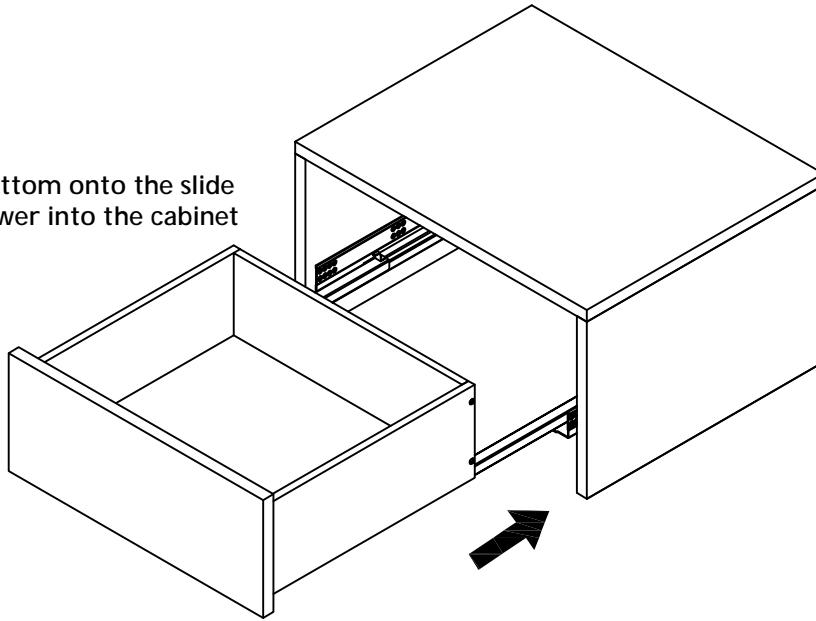

1 DRAWER BEDSIDE TABLE

Stock number: 9172-71

Thank you for purchasing this product. Please read the instructions carefully before use to ensure safe and satisfactory operation of this product.

UNDERMOUNT DRAWER GLIDE ADJUSTMENT INSTRUCTION

ASSEMBLE

Lay the drawer bottom onto the slide then push the drawer into the cabinet

HEIGHT ADJUSTMENT

Turn clockwise to lift up

Turn counterclockwise to lower

REMOVE

Hold the handle

Pull out

To remove, extend the runner fully.
Press and hold the release handle, then pull the drawer out.