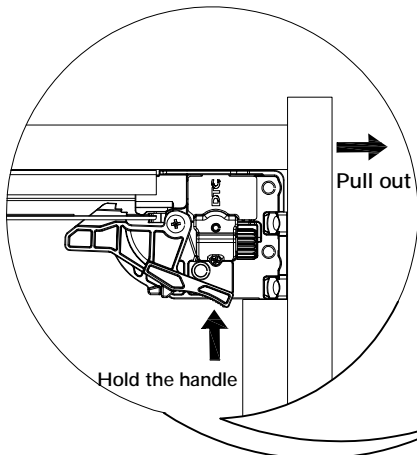

ASSEMBLE

Lay the drawer bottom onto the slide then push the drawer into the cabinet

HEIGHT ADJUSTMENT

Turn clockwise to lift up

Turn counterclockwise to lower

REMOVE

Hold the handle

Pull out

To remove, extend the runner fully.
Press and hold the release handle, then pull the drawer out.