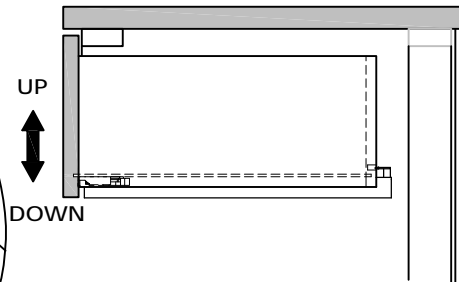

ASSEMBLE

Lay the drawer bottom onto the slide then push the drawer into the cabinet

HEIGHT ADJUSTMENT

Turn clockwise to lift up

Turn counterclockwise to lower

REMOVE

Hold the handle

Pull out

To remove, extend the runner fully.
Press and hold the release handle, then pull the drawer out.