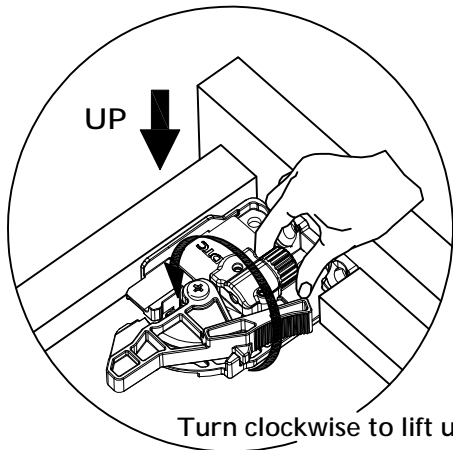

1 DRAWER BEDSIDE TABLE

Stock number: 9172-71

Thank you for purchasing this product. Please read the instructions carefully before use to ensure safe and satisfactory operation of this product.

UNDERMOUNT DRAWER GLIDE ADJUSTMENT INSTRUCTION

ASSEMBLE

Lay the drawer bottom onto the slide then push the drawer into the cabinet

HEIGHT ADJUSTMENT

Turn clockwise to lift up

Turn counterclockwise to lower

REMOVE

Hold the handle

Pull out

To remove, extend the runner fully.
Press and hold the release handle, then pull the drawer out.