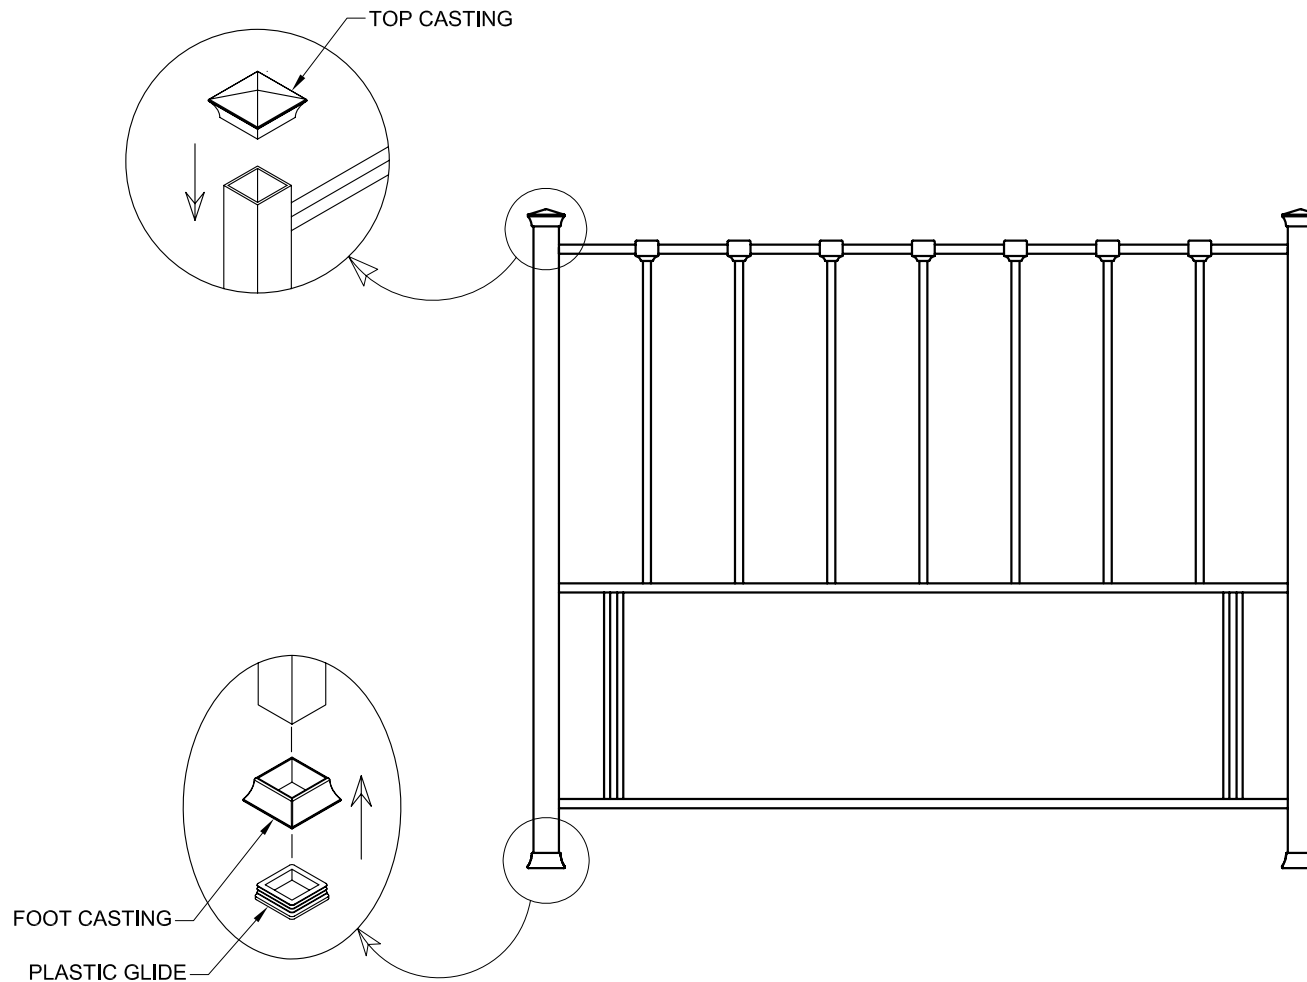

# BENTLEY DESIGNS

CODE NO:M1105H - 135 MADISON 135 CM HEADBOARD SHINY NICKEL

CODE NO:M1105H - 150 MADISON 150 CM HEADBOARD SHINY NICKEL