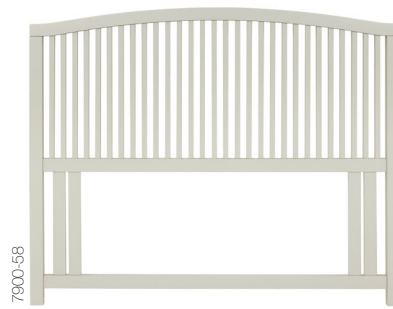

7900-40*
7900-44BD

7900-58

7900-17

7900-60

7900-91

7900-74

7900-92

7900-73

7900-71

BOTH HANDLE OPTIONS INCLUDED

7900-75

7900-82

7900-83

90CM BEDSTEAD
7900-42BD
122CM BEDSTEAD
7900-41BD
135CM BEDSTEAD
7900-43BD
150CM BEDSTEAD
7900-44BD

UNDERBED DRAWER
7900-40
130cm x 70cm x 24cm h

90CM HEADBOARD
7900-56
122CM HEADBOARD
7900-59
135CM HEADBOARD
7900-57
150CM HEADBOARD
7900-58

DRESSING TABLE
7900-90
109cm x 47cm x 78cm h
VANITY MIRROR
7900-17
52cm x 18cm x 53cm h

STOOL
linen coloured fabric seat pad
7900-91
47cm x 36cm x 46cm h

2+2 DRAWER CHEST
7900-74
98cm x 47cm x 87cm h

3+4 DRAWER CHEST
7900-92
128cm x 47cm x 87cm h

3 DRAWER NIGHTSTAND
7900-73
44cm x 42cm x 63cm h

1 DRAWER NIGHTSTAND
7900-71
44cm x 42cm x 62cm h

5 DRAWER TALL CHEST
7900-75
53cm x 47cm x 124cm h

DOUBLE WARDROBE
7900-82
96cm x 57cm x 195cm h

TRIPLE WARDROBE
7900-83
140cm x 57cm x 195cm h

*Please note, the underbed drawer does not fully fit beneath the 122cm bedstead, owing to the position of the bedstead centre leg

Please note, product measurements may vary slightly from those stated within. Our material specification refers to the exterior components. Man-made materials may be used as part of the internal construction. Partial assembly required. Full self-assembly required. All copyright, design rights and intellectual property rights existing in our design and products and in the images, text and design of this marketing material are and will remain the property of Bentley Designs Ltd. We will treat any infringement of these rights seriously.