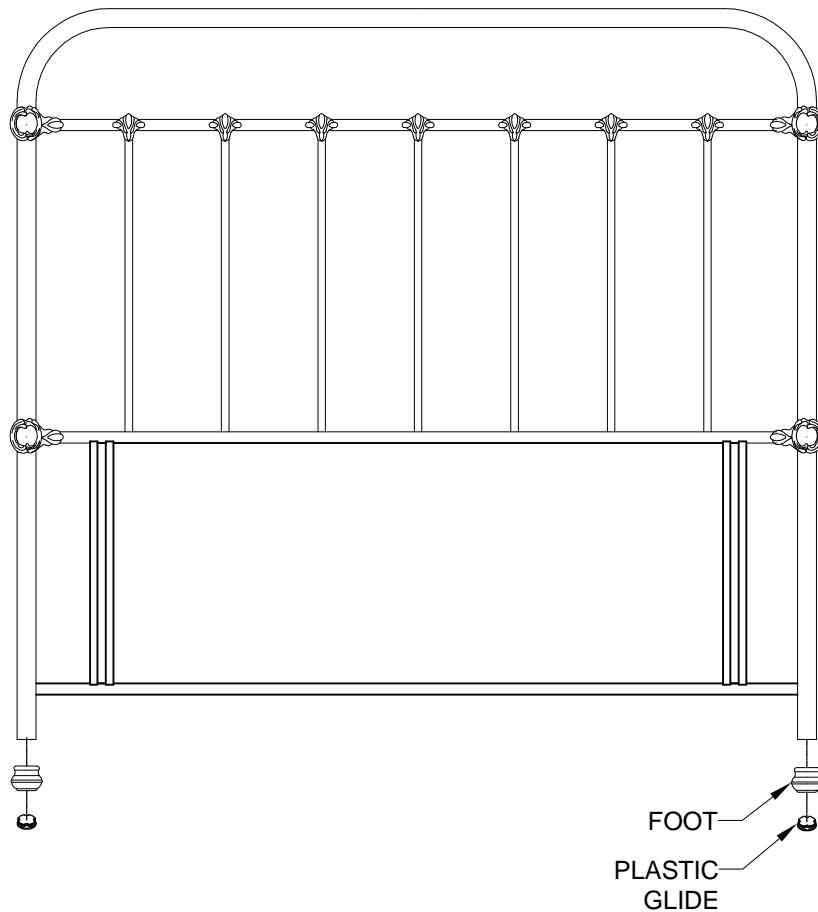

# BENTLEY DESIGNS

CODE NO:M1503H - 135 MARY 135 CM HEADBOARD IN IVORY

CODE NO:M1503H - 150 MARY 150 CM HEADBOARD IN IVORY

- **CARE OF YOUR HEADBOARD**
- Use a soft dry duster to clean your plated headboard
- For stubborn stains, use a soft damp cloth and then revert to the soft dry duster
- **PLEASE NOTE :** Polishing materials and solvents should not be used, as they dissolve the protecting lacquer and allow oxidation of the genuine base material