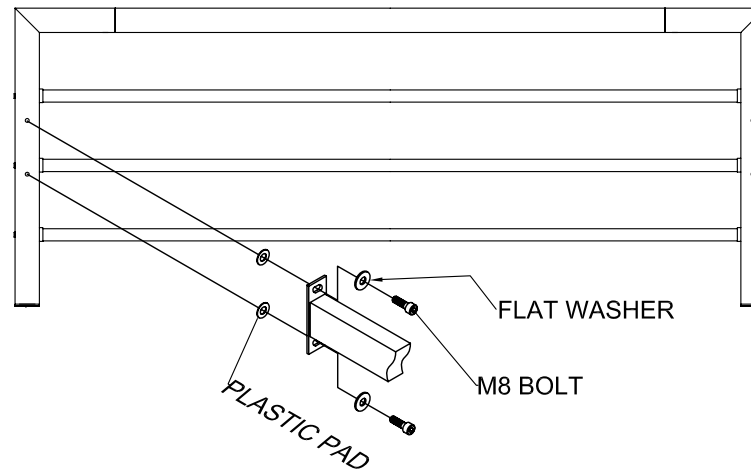

BENTLEY DESIGNS

CODE NO:1129B URBAN 90CM HEADBOARD & FOOTEND
CODE NO:1124B URBAN 122CM HEADBOARD & FOOTEND
CODE NO:1120B URBAN 135CM HEADBOARD & FOOTEND
CODE NO:1126B URBAN 150CM HEADBOARD & FOOTEND

CARE OF YOUR BEDSTEAD

Your plated bedstead is easy to keep clean by using a soft dry duster in the normal way. For stubborn stains, use a soft damp cloth and then revert to the soft dry duster. PLEASE NOTE, POLISHING MATERIALS AND SOLVENTS SHOULD NOT BE USED AS THEY DISSOLVE THE PROTECTING LACQUER AND ALLOW OXIDATION OF THE GENUINE BASE MATERIAL. We cannot accept responsibility for any damage caused due to misuse of this product.

HARDWARE PACK

⊙ PLASTIC PAD 8 PCS

⊙ FLAT WASHER 8 PCS

M8 BOLT 8 PCS

6 m/m ALLEN WRENCH 1PC