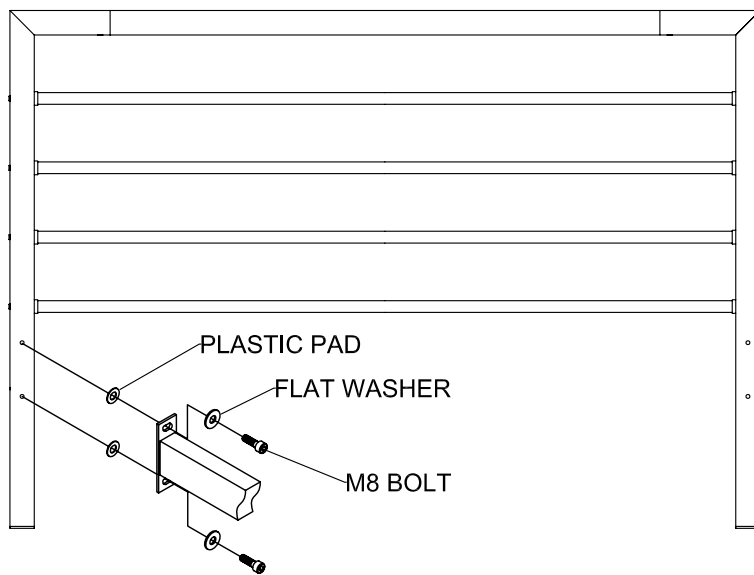

BENTLEY DESIGNS

CODE NO:1129B URBAN 90CM HEADBOARD & FOOTEND
CODE NO:1124B URBAN 122CM HEADBOARD & FOOTEND
CODE NO:1120B URBAN 135CM HEADBOARD & FOOTEND
CODE NO:1126B URBAN 150CM HEADBOARD & FOOTEND

CARE OF YOUR BEDSTEAD

Your plated bedstead is easy to keep clean by using a soft dry duster in the normal way. For stubborn stains, use a soft damp cloth and then revert to the soft dry duster. PLEASE NOTE, POLISHING MATERIALS AND SOLVENTS SHOULD NOT BE USED AS THEY DISSOLVE THE PROTECTING LACQUER AND ALLOW OXIDATION OF THE GENUINE BASE MATERIAL. We cannot accept responsibility for any damage caused due to misuse of this product.

HARDWARE PACK

⊙ PLASTIC PAD 8 PCS

⊙ FLAT WASHER 8 PCS

M8 BOLT 8 PCS

6 m/m ALLEN WRENCH 1PC