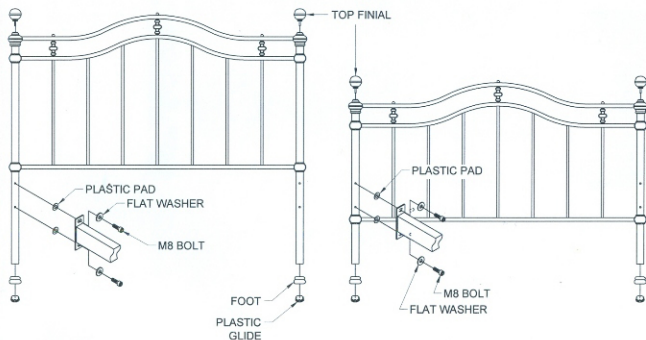

BENTLEY DESIGNS

CODE NO:M1107B - 135 CHLOE 135 CM BEDSTEAD BLACK /SHINY NICKEL

CODE NO:M1107B - 150 CHLOE 150 CM BEDSTEAD BLACK /SHINY NICKEL

CARE OF YOUR BEDSTEAD

Your plated bedstead is easy to keep clean by using a soft dry duster in the normal way. For stubborn stains, use a soft damp cloth and then revert to the soft dry duster. PLEASE NOTE, POLISHING MATERIALS AND SOLVENTS SHOULD NOT BE USED AS THEY DISSOLVE THE PROTECTING LACQUER AND ALLOW OXIDATION OF THE GENUINE BASE MATERIAL. We cannot accept responsibility for any damage caused due to misuse of this product.

 4 m/m ALLEN WRENCH 1PC