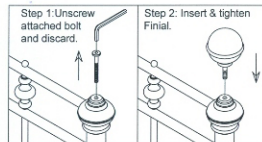

BENTLEY DESIGNS

CODE NO:M1107B - 135 CHLOE 135 CM BEDSTEAD BLACK /SHINY NICKEL

CODE NO:M1107B - 150 CHLOE 150 CM BEDSTEAD BLACK /SHINY NICKEL

CARE OF YOUR BEDSTEAD

Your plated bedstead is easy to keep clean by using a soft dry duster in the normal way. For stubborn stains, use a soft damp cloth and then revert to the soft dry duster. PLEASE NOTE, POLISHING MATERIALS AND SOLVENTS SHOULD NOT BE USED AS THEY DISSOLVE THE PROTECTING LACQUER AND ALLOW OXIDATION OF THE GENUINE BASE MATERIAL. We cannot accept responsibility for any damage caused due to misuse of this product.