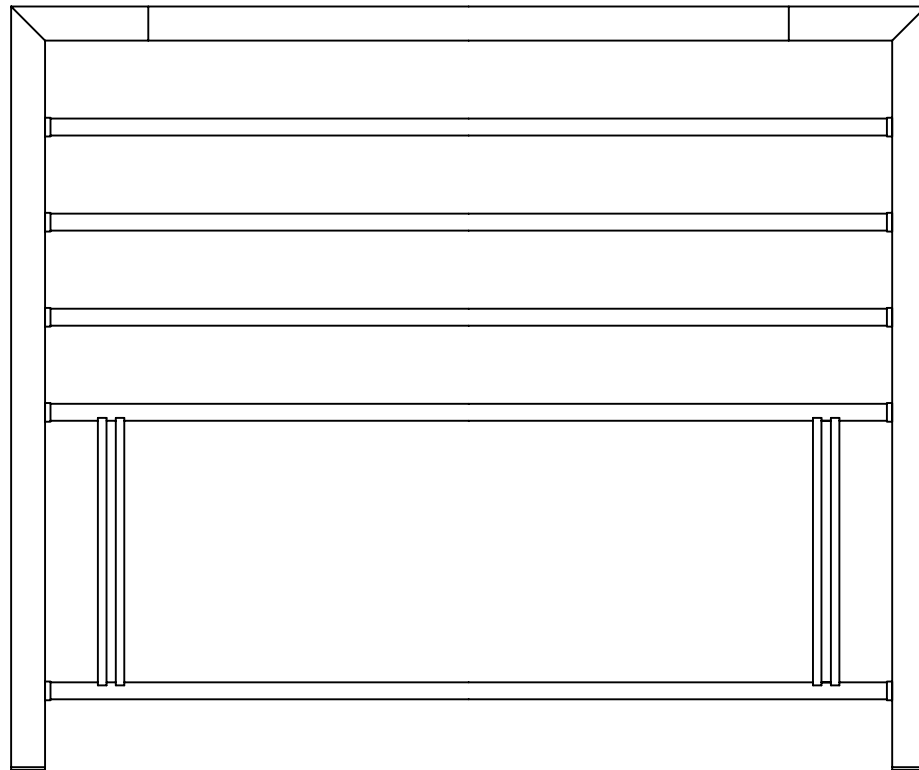

BENTLEY DESIGNS

CODE NO: 1129H URBAN 90 cm HEADBOARD BLACK NICKEL AND SHINY NICKEL
CODE NO: 1124H URBAN 122 cm HEADBOARD BLACK NICKEL AND SHINY NICKEL
CODE NO: 1120H URBAN 135 cm HEADBOARD BLACK NICKEL AND SHINY NICKEL
CODE NO: 1126H URBAN 150 cm HEADBOARD BLACK NICKEL AND SHINY NICKEL