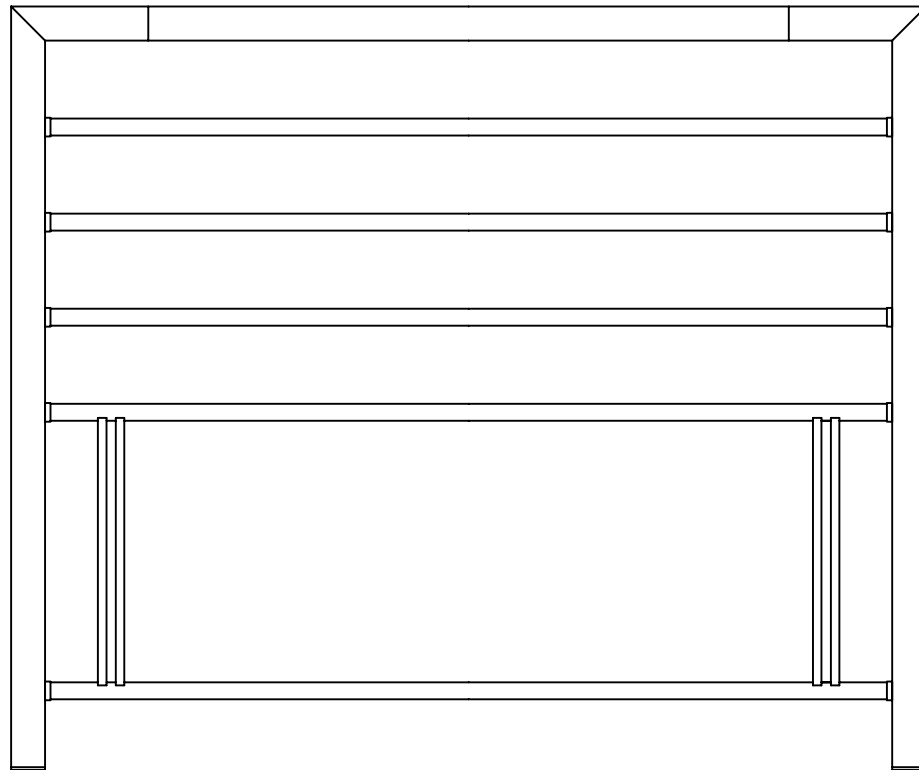

BENTLEY DESIGNS

CODE NO: 1129H URBAN 90 cm HEADBOARD BLACK NICKEL AND SHINY NICKEL

CODE NO: 1124H URBAN 122 cm HEADBOARD BLACK NICKEL AND SHINY NICKEL

CODE NO: 1120H URBAN 135 cm HEADBOARD BLACK NICKEL AND SHINY NICKEL

CODE NO: 1126H URBAN 150 cm HEADBOARD BLACK NICKEL AND SHINY NICKEL

CARE OF YOUR HEADBOARD

- Use a soft dry duster to clean your plated bedstead
- For stubborn stains, use a soft damp cloth and then revert to the soft dry duster
- PLEASE NOTE : Polishing materials and solvents should not be used, as they dissolve the protecting lacquer and allow oxidation of the genuine base material
- Using fittings in the incorrect place when assembling this product can cause fittings to become cross threaded. This can then lead to fittings becoming trapped; making disassembly of the product difficult and voiding the warranty. Please take care to ensure all fittings are used only where stipulated.

We cannot accept responsibility for damage caused due to misuse of this product.