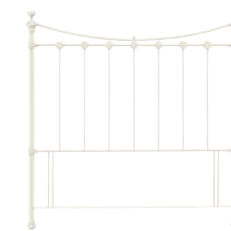

madison

shiny nickel

BEDSTEAD
M1105B-135B 135cm
M1105B-150B 150cm

HEADBOARD
M1105H-135 135cm
M1105H-150 150cm

urban

black nickel & shiny nickel matt black

BEDSTEAD
1129B-B 90cm
1124B-B 122cm
1120B-B 135cm
1126B-B 150cm

HEADBOARD
1129H 90cm
1124H 122cm
1120H 135cm
1126H 150cm

BEDSTEAD
M1809B-90B 90cm
M1809B-122B 122cm
M1809B-135B 135cm
M1809B-150B 150cm

HEADBOARD
M1809H-90 90cm
M1809H-122 122cm
M1809H-135 135cm
M1809H-150 150cm

THE METAL
HEADBOARD
& BEDSTEAD

COLLECTION 2020

BENTLEY DESIGNS
designs for better living

* Product measurements may vary slightly from those stated within. * Our material specification refers to the exterior components. Man-made materials may be used as part of the internal construction. * Please note, where reference is made to the finish, this refers to the colour of the item in question.

Unit A1, Symmetry Park, Morrell Way, Bicester, Oxfordshire, OX26 6DF. Tel: 020 8833 7500. Fax: 020 8578 2696. www.bentleydesigns.com

alice

antique white

BEDSTEAD
1459B-B 90cm
1450B-B 135cm
1456B-B 150cm

HEADBOARD
1459H 90cm
1450H 135cm
1456H 150cm

headboard