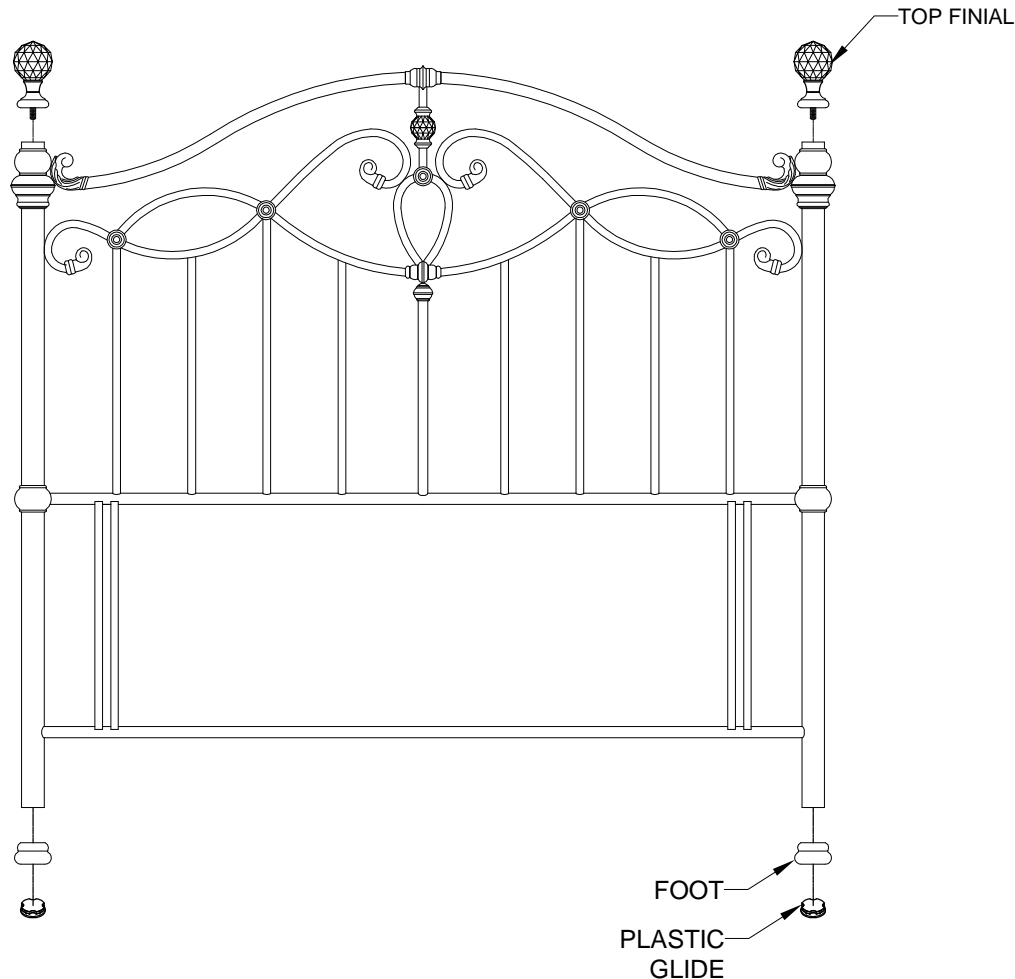

BENTLEY DESIGNS

CODE NO: M1512H - 122 ELENA 122CM HEADBOARD IN SHINY NICKEL
CODE NO: M1512H - 135 ELENA 135CM HEADBOARD IN SHINY NICKEL
CODE NO: M1512H - 150 ELENA 150CM HEADBOARD IN SHINY NICKEL

● **CARE OF YOUR HEADBOARD**