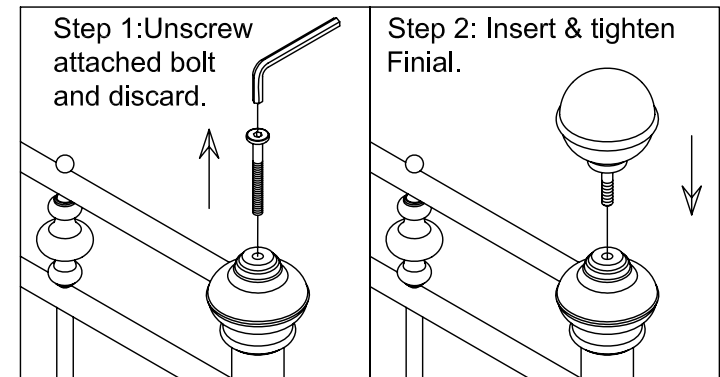

BENTLEY DESIGNS

CODE NO:M1107H - 122 CHLOE 122 CM HEADBOARD BLACK /SHINY NICKEL

CODE NO:M1107H - 135 CHLOE 135 CM HEADBOARD BLACK /SHINY NICKEL

CODE NO:M1107H - 150 CHLOE 150 CM HEADBOARD BLACK /SHINY NICKEL