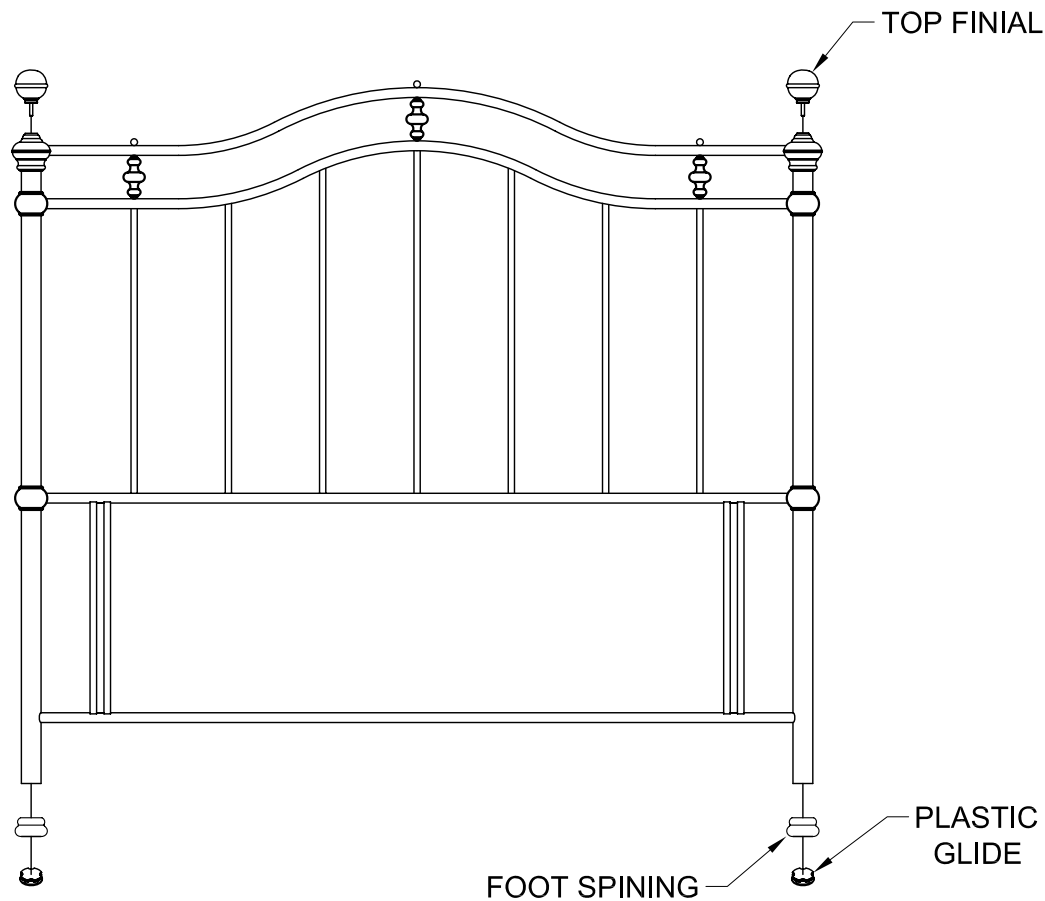

BENTLEY DESIGNS

CODE NO:M1107H - 122 CHLOE 122 CM HEADBOARD BLACK /SHINY NICKEL

CODE NO:M1107H - 135 CHLOE 135 CM HEADBOARD BLACK /SHINY NICKEL

CODE NO:M1107H - 150 CHLOE 150 CM HEADBOARD BLACK /SHINY NICKEL