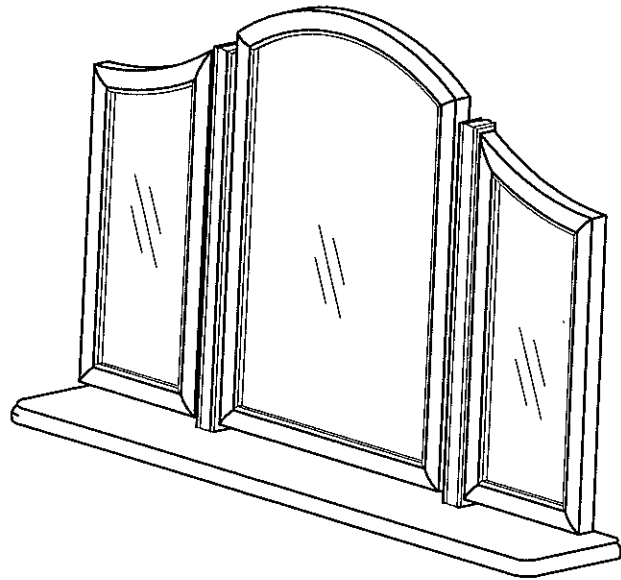

ASSEMBLY INSTRUCTION
CHANTILLY GALLERY MIRROR

SIZE : W 990 x D 180 x H 648

HARDWARE

Ⓐ x 4
(Ø7 x 50)

Ⓑ x 1

PARTS

① x 1

② x 1

③ x 1

④ x 1

- Keep hardware and small parts out of children's reach.
- Wipe clean with a damp cloth only.
- Keep these instructions for future reference.
- Periodically check and re-tighten fixings if necessary.
- Take care when assembling components with glass.