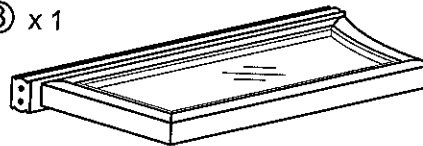

ASSEMBLY INSTRUCTION
CHANTILLY GALLERY MIRROR

SIZE : W 990 x D 180 x H 648

HARDWARE

Ⓐ x 4
(Ø7 x 50)

Ⓑ x 1

PARTS

① x 1

② x 1

③ x 1

④ x 1

- Keep hardware and small parts out of children's reach.
- Wipe clean with a damp cloth only.
- Keep these instructions for future reference.
- Periodically check and re-tighten fixings if necessary.
- Take care when assembling components with glass.