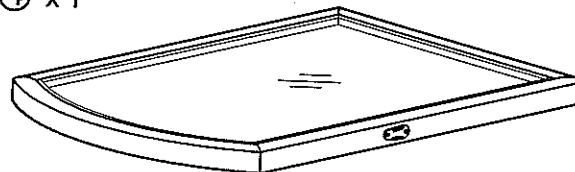

ASSEMBLY INSTRUCTION
CHANTILLY GALLERY MIRROR

SIZE : W 990 x D 180 x H 648

HARDWARE

Ⓐ x 4
(Ø7 x 50)

Ⓑ x 1

PARTS

① x 1

② x 1

③ x 1

④ x 1

- Keep hardware and small parts out of children's reach.
- Wipe clean with a damp cloth only.
- Keep these instructions for future reference.
- Periodically check and re-tighten fixings if necessary.
- Take care when assembling components with glass.