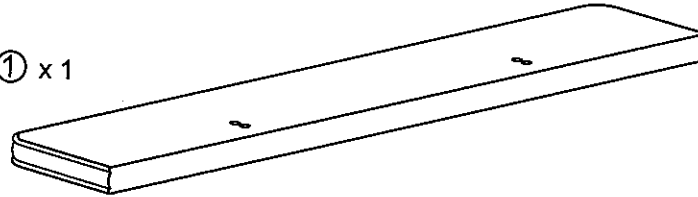

ASSEMBLY INSTRUCTION
CHANTILLY GALLERY MIRROR

SIZE : W 990 x D 180 x H 648

HARDWARE

Ⓐ x 4
(Ø7 x 50)

Ⓑ x 1

PARTS

① x 1

② x 1

③ x 1

④ x 1

- Keep hardware and small parts out of children's reach.
- Wipe clean with a damp cloth only.
- Keep these instructions for future reference.
- Periodically check and re-tighten fixings if necessary.
- Take care when assembling components with glass.