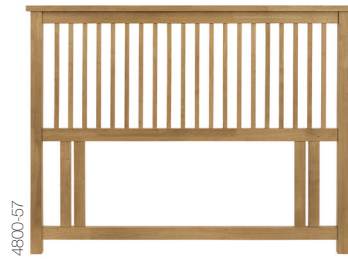

Gallery
COLLECTION

ATLANTA

OAK

BENTLEY DESIGNS
designs for better living

ATLANTA OAK

Crafted using solid wood frames and oak veneered panels with earthy and organic tones, the Atlanta Oak range brings a sense of stylish comfort to everyday life. With its clean and simple lines, it is a timeless range that offers versatility through its choice of storage cabinet options including an underbed drawer which comes with a protective dust cover.

Practical and compact, the Atlanta Oak is finished in a hard-wearing lacquer with additional features such as superior sprung slatted bed base and conical wooden handle.

ATLANTA

OAK

**LOW FOOTEND
BEDSTEAD** 
90CM BEDSTEAD 
4800-42BD
135CM BEDSTEAD 
4800-43BD
150CM BEDSTEAD 
4800-44BD